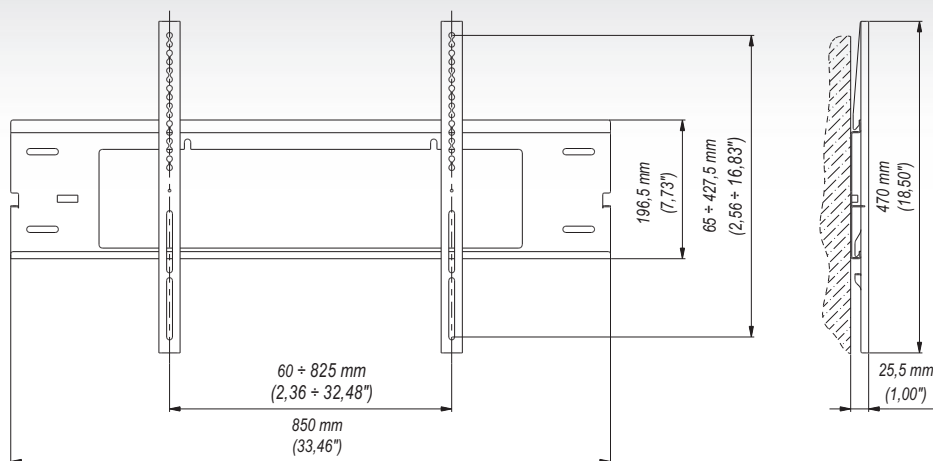

EWB200 ■ Fixed Wall Mount 37"-65"

Features

- 1 **UNIVERSAL**
wide range of the VESA Mount
- 2 **LEVEL**
for facilitated installation
- 3 **SAFETY**
safety bolt

Trade Information

Index	Colour	Package	EAN
EWB200c-B	■	■	5908252963508
EWB200s-B	■	■	5908252963515

Package Dimensions [mm] (H x W x D)	860x205x35
Weight [Kg]	2,3

Technical Data

75x75 mm
100x100 mm
200x100 mm
200x200 mm
300x300 mm
400x200 mm
400x400 mm
600x400 mm
800x200 mm
800x400 mm

37"-65"

25,5 mm

min. 60x65 mm
max. 825x427,5 mm

40 Kg